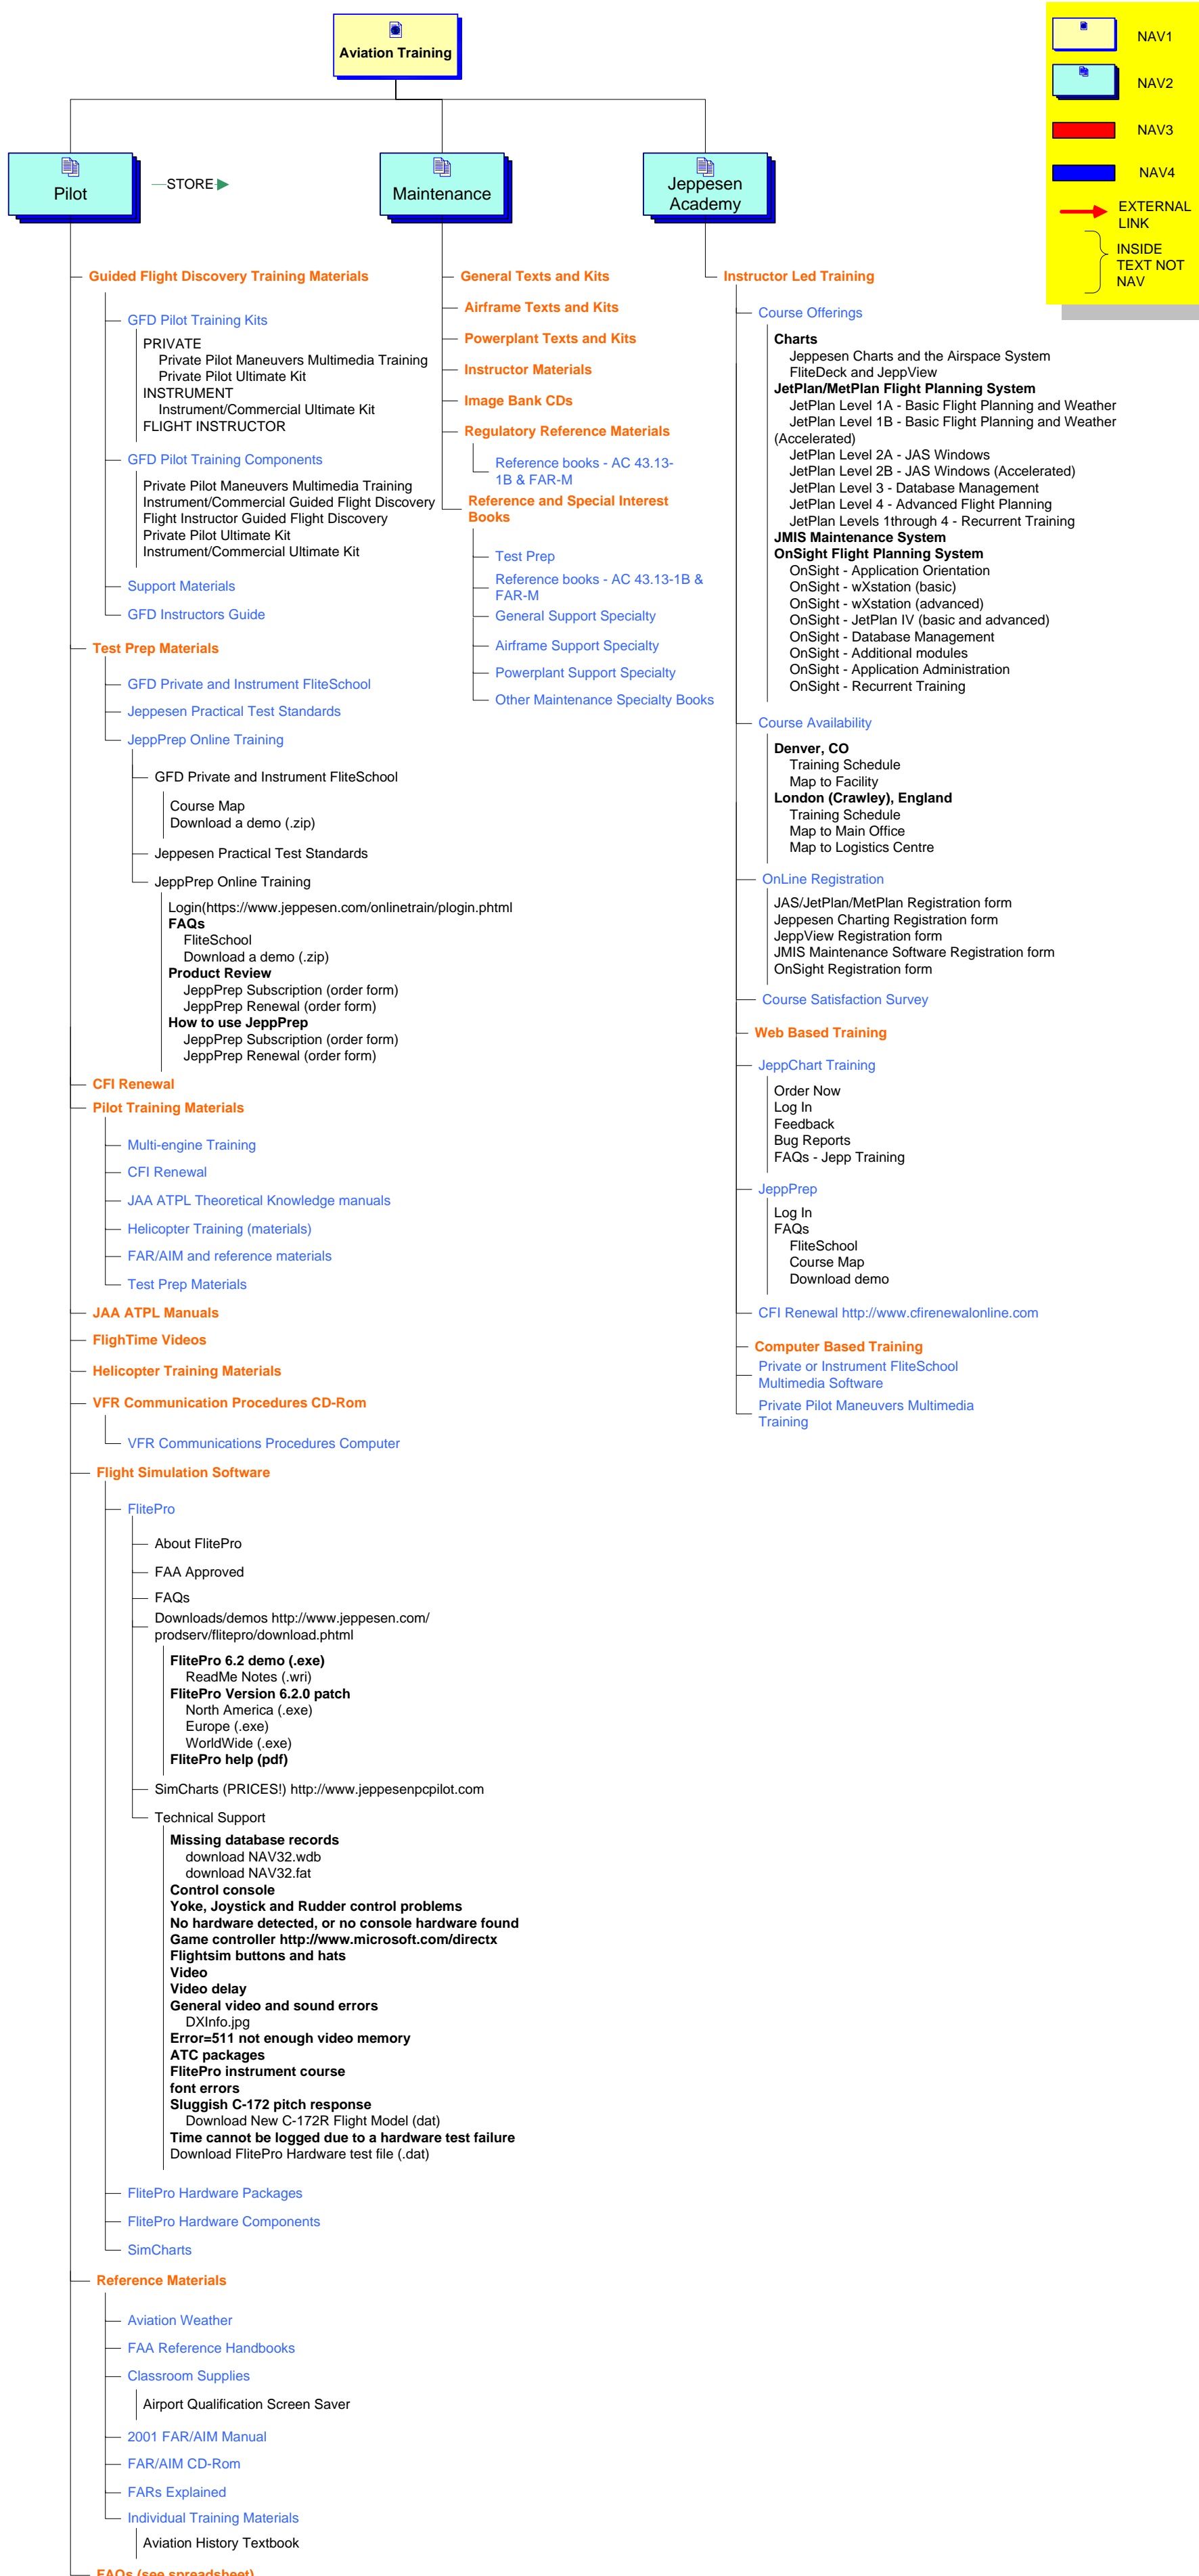

CONTENT MAP FOR ONLINE STORE

JEPPESEN.COM
AVIATION TRAINING

Legend:

- NAV1 (Yellow box)
- NAV2 (Light Blue box)
- NAV3 (Red box)
- NAV4 (Dark Blue box)
- EXTERNAL LINK (Red arrow)
- INSIDE TEXT NOT NAV (Bracketed text)